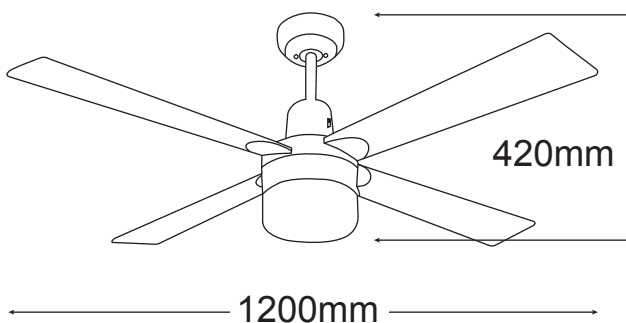

Alpha

FOURSEASONS®
BY MARTEC PTY LTD

Alpha Remote Clipper Light

The Alpha series incorporates sleek contemporary design features at a budget price. Integrates the latest interior design trends and lighting technology with all our ceiling fans, and the Alpha series is no exception. The Alpha with Clipper Light and infrared remote control offers a slim motor design with sleek solid plywood blades and exceptional air movement.

* 3 year In Home + 3 year motor replacement warranty

FEATURES

- /// 6 year warranty*
- /// Powerful and efficient 60W motor
- /// 12 degree blade pitch
- /// Solid plywood blades
- /// Reversible motor for summer & winter
- /// 1200mm (48") blade diameter
- /// Includes clipper light
- /// Energy saving CFL or LED light globe compatible (when light kit fitted)
- /// 3 speed infra-red remote control with light delay feature included
- /// High quality white, brushed nickel or antique brass finish

DIAGRAMS

CFA124CR