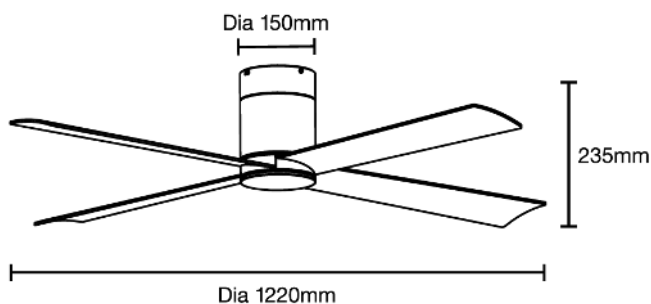

33W 1220MM (48") SMART DC CEILING FAN 4 ABS BLADES WITH WIFI REMOTE CONTROL

SPECIFICATIONS

Model Name	Carrara DC
Model Numbers	MCDC1243W Matt White MCDC1243M Matt Black
Power Wattage / Motor	33W DC
Voltage / Frequency	220-240Va.c. 50-60Hz
Air Movement (m³/hr)	
Maximum RPM	Up to 195 RPM
Airflow Efficiency	Up to 418m³/hr per watt
Speed 6 (Highest)	13,800m³/hr
Speed 5	11,270m³/hr
Speed 4	9,410m³/hr
Speed 3	7,250m³/hr
Speed 2	4,530m³/hr
Speed 1 (Lowest)	2,500m³/hr
Materials / Blade	ABS blade
Number of Blades	4
Blade Pitch	15°
Hangsure Canopy	N/A (flat surface level installation only)
Lighting Wattage / Type	N/A
Colour Temperature	N/A
Lumens Output	N/A
Rated Lifetime	N/A
Dimmable	N/A

REMOTE CONTROL

Control	
Light	N/A
CCT	N/A
Fan	Off only
Fan Speed Setting	6
Other Features	Summer/winter reverse mode Breeze mode Sleep mode
Timer	Off only - 1hr, 4hr or 8hr
Power	1 x A23 12V batteries
Size	145 x 42mm
Radio Frequency	433Mhz

SHIPPING

Model Numbers	Carton Size			Carton Quantity	Carton Gross Weight (Kg)
	H (mm)	W (mm)	L (mm)		
MCDC124W	280	200	600	1	5.1
MCDC124M	280	200	600	1	5.1

INSTALLATION

Installation	By licensed electrician only
Warranty	6* year warranty (*3 year in-home + additional 3 year replacement on the motor only)

DIMENSIONS

* Product must be installed by licensed electrician if not warranty will be void. Visit website for further information regarding warranty terms and conditions. Specification and imagery subject to change without prior notice. Last updated Sept 2023.

Aust/NZ Approval No.
GMA-516648-EA