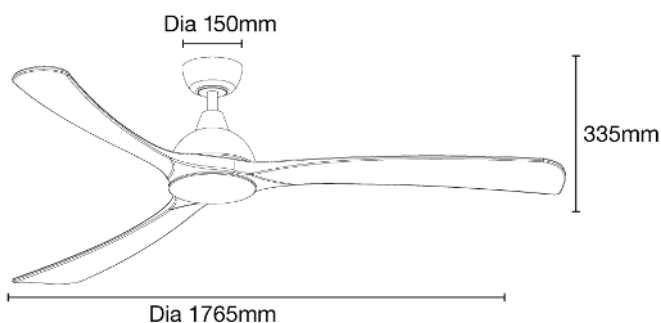

30W 1765MM (70") SMART DC CEILING FAN 3 TIMBER BLADES WITH WIFI REMOTE CONTROL

SPECIFICATIONS

Model Name	Norfolk Aero DC
Model Numbers	
Motor Only	Blades Only
MNDCW Matt White	MNB180N Natural
MNDCM Matt Black	MNB180WW White Wash
	MNB180W Walnut
Power Wattage / Motor	30W DC
Voltage / Frequency	220-240V.a.c. 50-60Hz
Air Movement (m³/hr)	
Maximum RPM	Up to 152 RPM
Airflow Efficiency	Up to 255m³/hr per watt
Speed 6 (Highest)	10,200m³/hr
Speed 5	9,052m³/hr
Speed 4	8,521m³/hr
Speed 3	6,878m³/hr
Speed 2	5,230m³/hr
Speed 1 (Lowest)	3,150m³/hr
Materials / Blade	Timber blade
Number of Blades	3
Blade Pitch	9°
Hangsure Canopy	15°

REMOTE CONTROL

Control	
Light	N/A
CCT	N/A
Fan	Off only
Fan Speed Setting	6
Other Features	Summer/winter reverse mode Breeze mode Sleep mode
Timer	Off only - 1hr, 4hr or 8hr
Power	1 x A23 12V batteries (supplied)
Size	145 x 42mm
Radio Frequency	433Mhz

SHIPPING

Model Numbers	Carton Size			Carton Quantity	Carton Gross Weight (Kg)
	H (mm)	W (mm)	L (mm)		
MNDCW	290	290	440	1	5
MNDCM	290	290	440	1	5
MNB180N	190	250	950	1	3
MNB180WW	190	250	950	1	3
MNB180W	190	250	950	1	3

INSTALLATION

Installation	By licensed electrician only
Warranty	6* year warranty (*3 year in-home + additional 3 year replacement on the motor only)

DIMENSIONS

* Product must be installed by licensed electrician if not warranty will be void. Visit website for further information regarding warranty terms and conditions. Specification and imagery subject to change without prior notice. Last updated October 2023.

Aust/NZ Approval No.
GMA-517404-EA